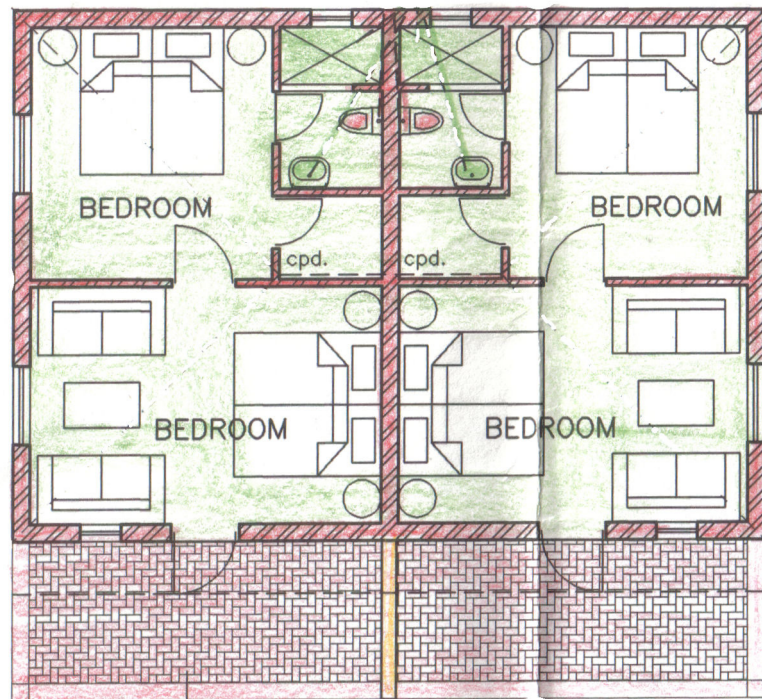

FAMILY COTTAGES at PALM HOUSE

View from Lawn

Layout of both Cottages

Family Cottages

2 Bedrooms with Shower Room. Outside terrace with seating, all equipped with Satellite television, direct-dial phones, hairdryers, safes.

The 2 cottages are situated next to each other by the pool and opening out onto the lawn area. They a small terrace area with outside table & chairs

Please note: this unit is for a Maximun of 4 people, we can change the double beds to single beds if required