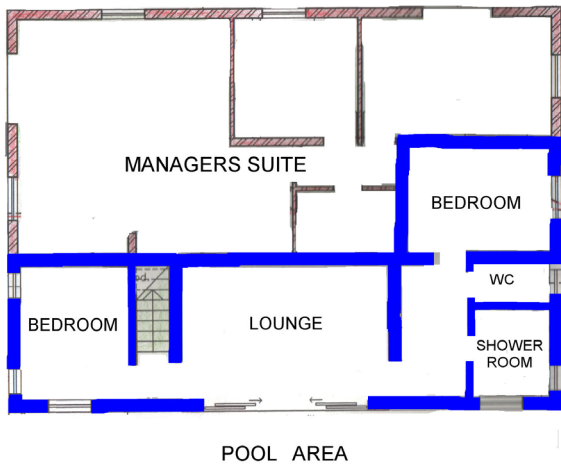

POOL HOUSE at PALM HOUSE

View from Lawn

View from Pool

Ground Floor Layout

First Floor Layout

Pool House

Downstairs 2 bedrooms, shared Shower room and large lounge, upstairs 1 bedroom ensuite, large lounge and balcony over looking the pool and mountains, all equipped with Satellite television, direct-dial phones, hairdryers, safes and also have fully stocked mini bars.

Please note: this unit is for a Maximun of 6 people, we can change the double beds to single beds if required