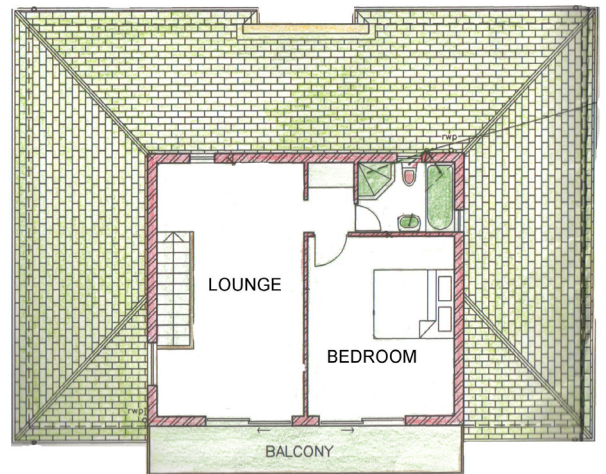

POOL HOUSE at PALM HOUSE

View from Lawn

View from Pool

Ground Floor Layout

First Floor Layout

Pool House

Downstairs 2 bedrooms, shared Shower room and large lounge, upstairs 1 bedroom ensuite, large lounge and balcony over looking the pool and mountains, all equipped with Satellite television, direct-dial phones, hairdryers, safes and also have fully stocked mini bars.

Please note: this unit is for a Maximun of 6 people, we can change the double beds to single beds if required